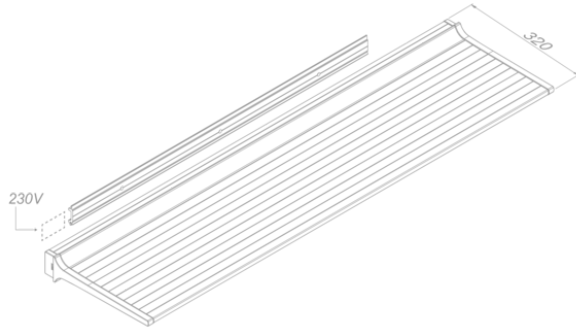

Lighting
Shelf Pro 245
Mineral Black

EAN 5414425253876

Functions & features

- Control method Gesture Control Pro

Dimensions

- Product dimensions (WxDxH) (mm) 2437 x 320 x 65

Lighting

- Functional lighting type LED
- Functional light dimmable ▪
- Gross luminous flux functional lighting (Lm) 7200
- Color functional light (K) 2700-4000
- Color Rendering Index (CRI) ≥95
- Ambient lighting type LED
- Ambient light dimmable ▪
- Gross luminous flux ambient lighting (Lm) 2495
- Color ambient light (K) RGBW

Technical specifications

- Maximum power (W) 104
- Voltage appliance (V) 100-240
- Frequency (Hz) 50-60
- Power consumption in stand-by-mode (Ps) (W) 0
- Net weight (kg) 13
- Safetyclass II

Shelf 937 ~ 3037
Shelf Pro 1537 ~ 3037